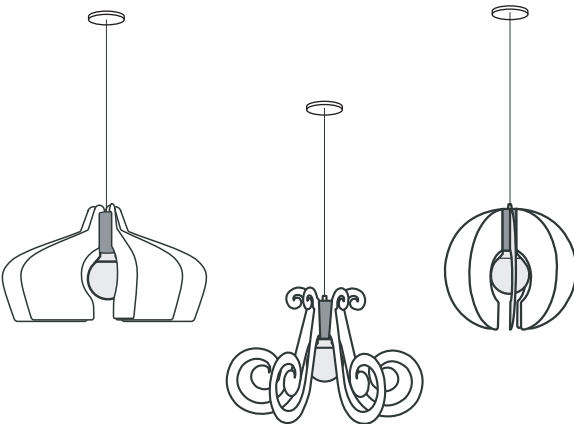

BE/S/61

SI/S/40

MI/S/64

MAX 1 x 30W E27

220-240 V

Smart Light Design  
100% MADE IN ITALY

LINEA ZERO  
VIA TORINO 24 - NEGRAR (VR)  
LINEAZERO.IT