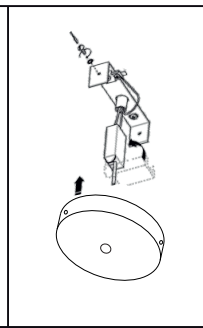

BE/S/61

SI/S/40

MI/S/64

MAX 1 x 30W E27

220-240 V

Smart Light Design  
100% MADE IN ITALY

LINEA ZERO  
VIA TORINO 24 - NEGRAR (VR)  
LINEAZERO.IT