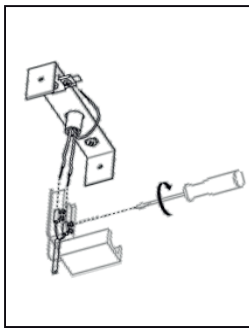

BE/S/61

SI/S/40

MI/S/64

MAX 1 x 30W E27

220-240 V

Smart Light Design  
100% MADE IN ITALY

LINEA ZERO  
VIA TORINO 24 - NEGRAR (VR)  
LINEAZERO.IT