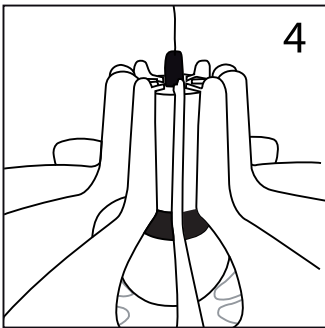

BE/S/61

SI/S/40

MI/S/64

MAX 1 x 30W E27

220-240 V

Smart Light Design  
100% MADE IN ITALY

LINEA ZERO  
VIA TORINO 24 - NEGRAR (VR)  
LINEAZERO.IT