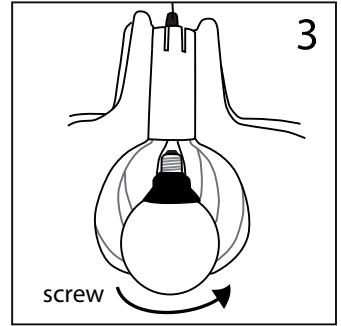

BE/S/61

SI/S/40

MI/S/64

MAX 1 x 30W E27

220-240 V

Smart Light Design  
100% MADE IN ITALY

LINEA ZERO  
VIA TORINO 24 - NEGRAR (VR)  
LINEAZERO.IT