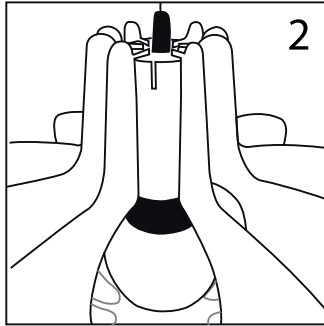

BE/S/61

SI/S/40

MI/S/64

MAX 1 x 30W E27

220-240 V

Smart Light Design  
100% MADE IN ITALY

LINEA ZERO  
VIA TORINO 24 - NEGRAR (VR)  
LINEAZERO.IT