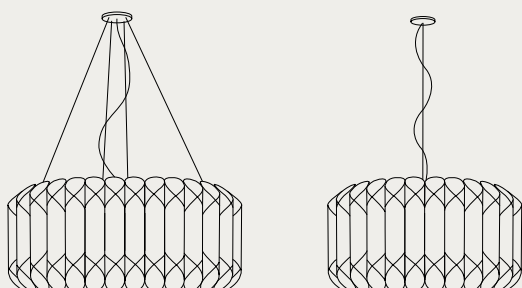

Louise

Louise takes inspiration from the past, from the Victorian interiors, the inlaid wainscoting and the halls of the Ville di delizia in the countryside. A lamp whose aesthetic interpretation fluctuates between majesty and delicacy. Louise adapts to the different needs of modern living, giving a touch of sophisticated elegance.

Design by MM Company & Matteo Agati

Louise si ispira ai tempi passati, agli interior vittoriani, alle boiserie intarsiate e ai grandi saloni delle ville di delizia in campagna. Una lampada la cui interpretazione estetica oscilla tra maestosità e delicatezza. Louise si adatta alle diverse esigenze del vivere moderno, donando un tocco di sofisticata eleganza.

Suspension | Sospensione

LOU/S5/60 5x MAX 30W E27 60Øx31h TR 120, MT-K

LOU/S3/60 3x MAX 30W E27 60Øx31h TR 120, MT-K

LOU/S/60 1x MAX 30W E27 60Øx31h TR 120, MT-K

LOU/S/50 1x MAX 30W E27 50Øx31h TR 120, MT-K

Wall | Applique

LOU/A 1x MAX 30W E27 32x16x30h TR 150

LOU/A/NC 1x MAX 30W E27 32x16x30h

NC = no cable | no cavo

W

SVR

NGLD

COP