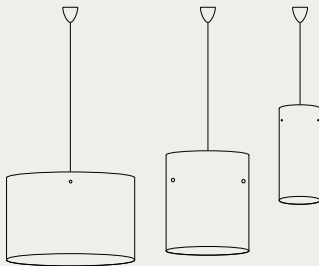

Decolight

Design by **LZ LAB**

The essence of its shape and material provide versatility to this line. Entry price of the brand, it represents the completion of the collection satisfying all requirements. Especially dedicated to contract lighting.

L'essenza della forma e del materiale rendono questa linea versatile. Entry price del brand, completa la collezione e soddisfa ogni esigenza, soprattutto se legata al mondo del contract.

Suspension | Sospensione

908/XXL/DL5	5x MAX 30W E27	40Øx25h	W 80, PL-W
908/XXL/DL3	3x MAX 30W E27	40Øx25h	W 80, PL-W
908/XXL/DL	1x MAX 30W E27	40Øx25h	W 80, PL-W
908/XL/DL	1x MAX 30W E27	27Øx32h	W 80, PL-W
908/DL	1x MAX 30W E27	13Øx32h	W 80, PL-W